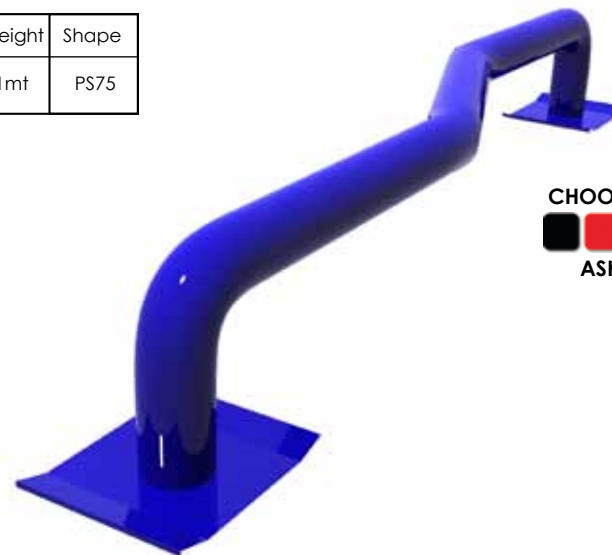

 ASK FOR OTHERS

Plug rainbow

Lenght/Height	Shape
6mt x 75cm	PRW6
6mt x 1,5mt	PRWB6

CHOOSE YOUR COLOR

 ASK FOR OTHERS

Plug S

Lenght/Height	Shape
7,5mt x 1mt	PS75

CHOOSE YOUR COLOR

 ASK FOR OTHERS

Plug double C

Lenght/Height	Shape
6mt x 75cm	PCC60

CHOOSE YOUR COLOR

 ASK FOR OTHERS

Plug wave

Lenght/Height	Shape
6mt x 1mt	PTW6

CHOOSE YOUR COLOR