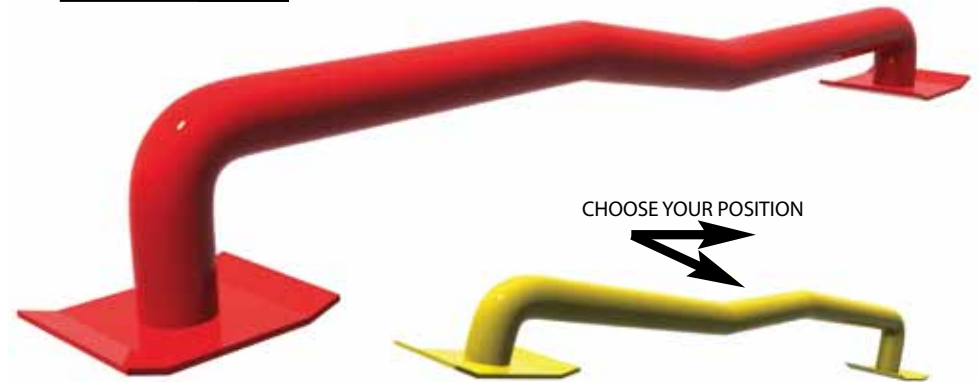

 ASK FOR OTHERS

Plug double kink

Lenght/Height	Shape
6mt x 1mt	PDK6
8mt x 1mt	PDK8

CHOOSE YOUR COLOR

ASK FOR OTHERS

Pyramid plug

Lenght/Height	Shape
6mt x 1,5mt	PY6
8mt x 1,5mt	PY8

CHOOSE YOUR COLOR

ASK FOR OTHERS

Plug take off

Lenght/Height	Shape
6mt x 1mt	PTO6

CHOOSE YOUR COLOR

ASK FOR OTHERS

Plug pop out

Lenght/Height	Shape
6mt x 1mt	PGOU6
8mt x 1mt	PGOU8

CHOOSE YOUR COLOR